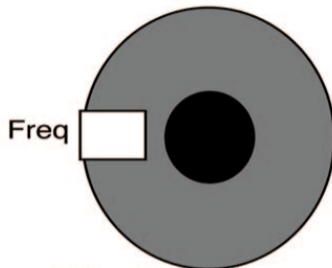

Urei

565 FILTER SET

UNIVERSAL AUDIO

www.deeprecordingstudios.com

INPUT

OUTPUT

BYPASS

OUT RANGE IN
X1 X10 X100

FINE
FREQ

BALANCE
NOTCH PEAK

OUT RANGE IN
X1 X10 X100

FINE
FREQ

BALANCE
NOTCH PEAK

ON