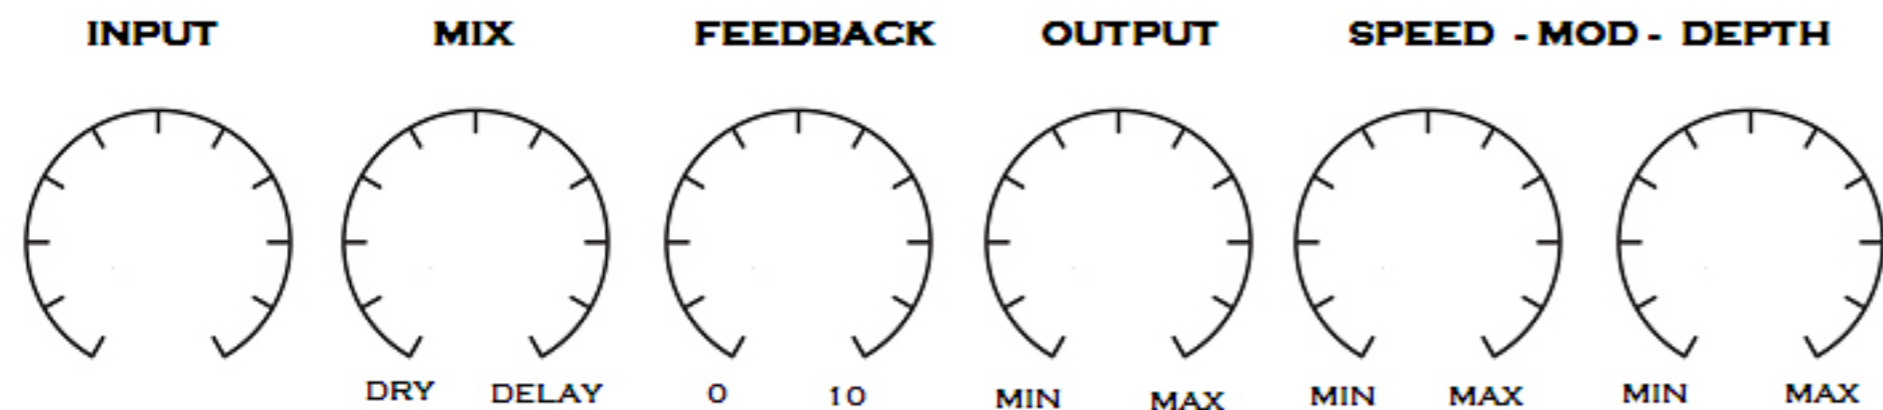

BEL BD-80S

STEREO DELAY SAMPLER

| | | |
|------|-------|------|
| BYP | DEL Ø | MONO |
| TRIG | FB Ø | MOD |

| | | |
|-------|-------|------|
| ED-F | PITCH | HOLD |
| SHIFT | | SYNC |

BEL BD-80S Stereo Delay Sampler recall sheet www.deeprecordingstudios.com